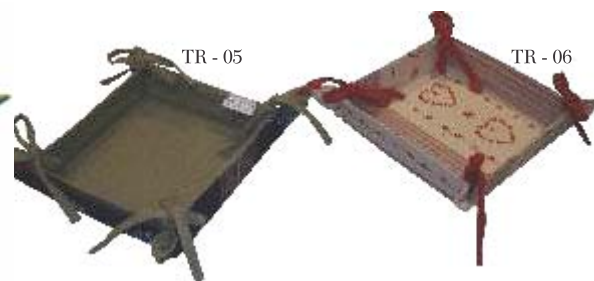

TR - 05

TR - 06

Mod. no.	Size [HxWxS]cm	Material	Handle	Top closure	Pcs/Box	Box size	MOQ	Price US$
TR-5	21X21X5cm	Laminated jute+cardboard	None	Rope	50	46x46x46	1000	
TR-6	21X21X5cm	Laminated jute+cardboard	None	Rope	50	46x46x46	1000