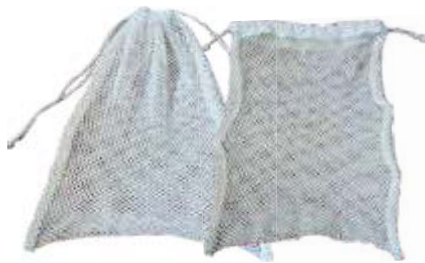

CA 928

CA 926

CA 927

CA 925

CA 933

Mod No.	Size (HxWxS/B)	GSM/ Material	Handle	Box Size	Pcs/Box	MOQ	Price
CA 928	40x37 cm	5 oz / 150 gsm cotton	Same fabric as bag	46x46x46	225	1000	
CA 926	40x38x10 cm	8 oz / 230 gsm canvas	Same fabric as bag	46x46x46	150	1000	
CA 927	35x52x15 cm	10 oz / 310 gsm canvas	Same fabric as bag	55x46x38	100	1000	
CA 925	38x42x10 cm	8 oz / 230 gsm canvas	Same fabric as bag	46x46x46	150	1000	
CA 933	42x38x10 cm	6 oz / 180 gsm cotton	Same fabric as bag	46x46x46	175	1000	